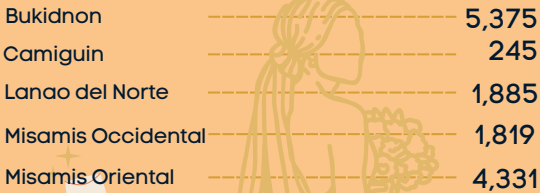

Number of Registered Live Births by Place of Occurrence

Number of Marriages by Place of Occurrence

MARRIAGES

13,655

Total Registered in the region

Most men and women
married between ages
25-29 years old

Marriages by Month of Occurrence