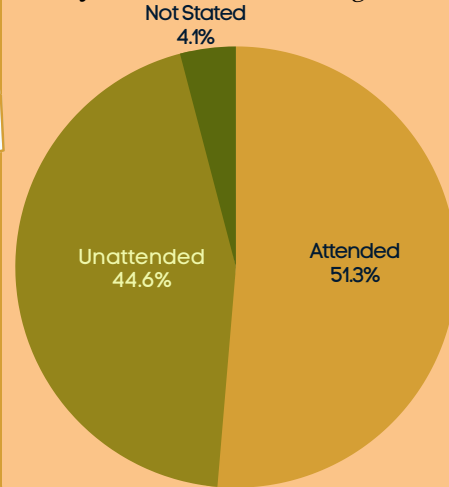

Number of Registered Live Births by Place of Occurrence

Number of Marriages by Place of Occurrence

MARRIAGES

13,655

Total Registered in the region

Most men and women
married between ages
25-29 years old

Marriages by Month of Occurrence

DEATHS

26,576

Total Registered
in the region

15,407
MALE

11,169
FEMALE

Number of Registered Deaths by Attendant in the region

Number of Registered Deaths by Place of Occurrence

Registered Number of Vital Events