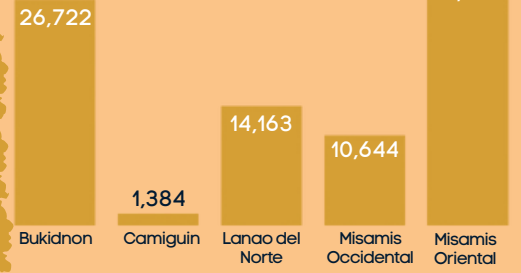

2020 Vital Statistics Northern Mindanao

PSAX-IG-2022-24

LIVE BIRTHS

82,317

Total Registered
in the region

42,873
(52.08%)

39,444
(47.92%)

109:100
109 Male babies
per 100 female

Number of Registered Live Births by Place of Occurrence

Number of Marriages by Place of Occurrence

MARRIAGES

13,655

Total Registered in the region

Most men and women
married between ages
25-29 years old

Marriages by Month of Occurrence