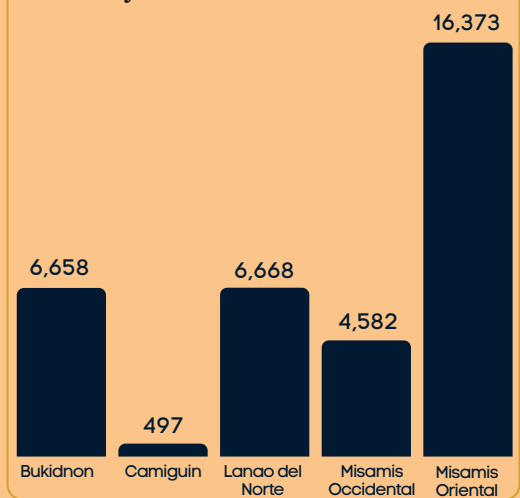

Number of Registered Live Births by Place of Occurrence

Number of Marriages by Place of Occurrence

MARRIAGES

13,655

Total Registered in the region

Most men and women
married between ages
25-29 years old

Marriages by Month of Occurrence

DEATHS

26,576

Total Registered
in the region

15,407
MALE

11,169
FEMALE

Number of Registered Deaths by Attendant in the region

Number of Registered Deaths by Place of Occurrence

Registered Number of Vital Events