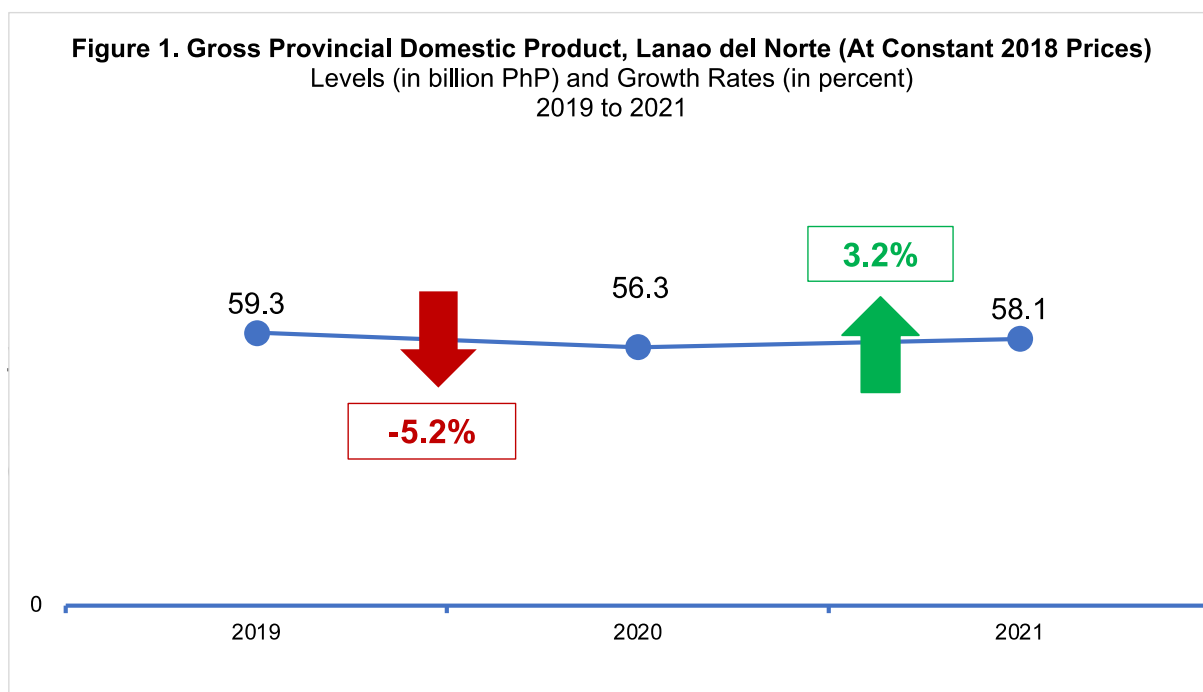

PRESS RELEASE

Lanao del Norte's economy rebounds, growing by 3.2 percent in 2021

Date of Release: 29 November 2022
Reference No. PSALDN-PR-2022-11-003

The economy of Lanao del Norte posted a growth of 3.2 percent in 2021, a turnaround from -5.2 percent decline in the previous year. In 2021, the Gross Provincial Domestic Product (GPDP) of the province is valued at PhP 58.1 billion from the 2020 level of PhP 56.3 billion. However, the GPDP level in 2021 is still lower than the 2019 pre-pandemic level valued at PhP 59.3 billion.

Figure 1. Gross Provincial Domestic Product, Lanao del Norte (At Constant 2018 Prices)
Levels (in billion PhP) and Growth Rates (in percent)
2019 to 2021

Top contributors to the 3.2 percent growth of the 2021 GPDP of the province were: Construction with 1.0 percentage point, Public administration and defense; compulsory social activities with

0.7 percentage point, and Human health and social work activities and Education both with 0.5 percentage point contribution.

Among the major economic industries, Industry and Services posted positive growths in 2021 with 7.7 percent and 5.7 percent, respectively. Meanwhile, Agriculture, forestry and fishing recorded a decline of -0.6 percent.