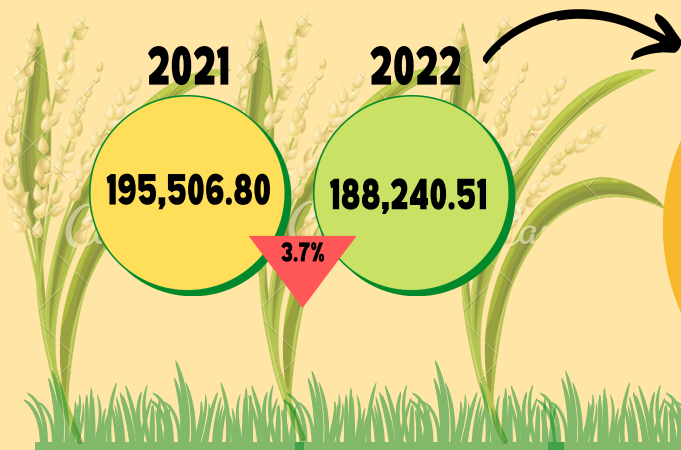

# NORTHERN MINDANAO CEREALS SITUATION 1st Quarter 2022

PSAXIG-2022-12

## Cereals Production (in metric tons)

## Area Harvested (in hectares)