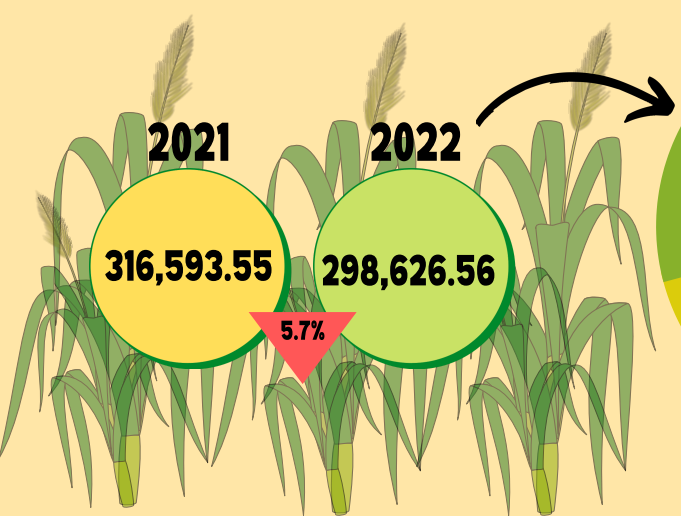

NORTHERN MINDANAO CEREALS SITUATION 1st Quarter 2022

PSAXIG-2022-12

Cereals Production (in metric tons)

Palay

Corn

Area Harvested (in hectares)