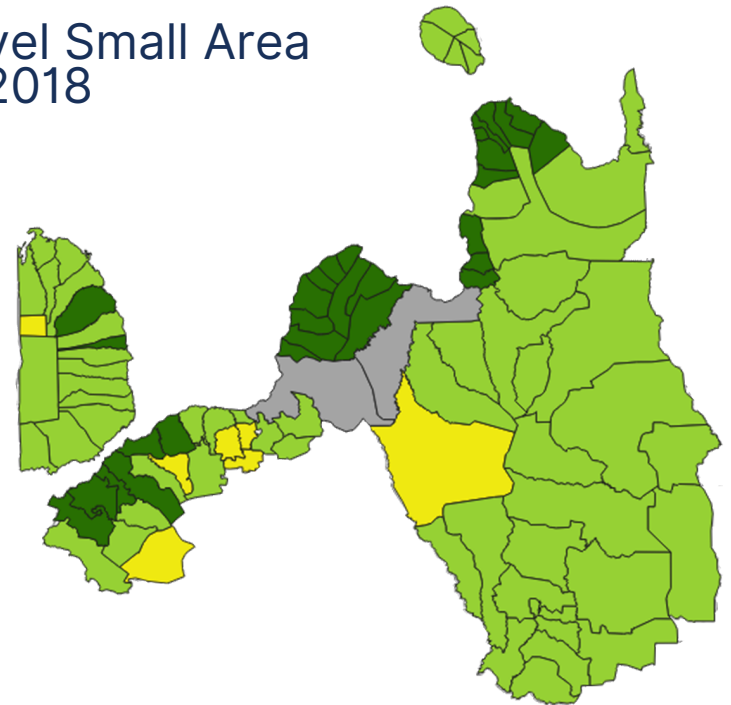

# 2018 SMALL AREA ESTIMATES OF POVERTY

NORTHERN MINDANAO

PSAX-IG-2022-04

## Map of Municipal and City-level Small Area Poverty Estimates: 2018

Poverty Incidence Among Population (%)

(Note: Estimates are available in the 2018 Official Poverty Statistics)

lowest poverty incidence among the cities and municipalities in Region X.

**12.7%**

# LEVEL 3

(more than 40.0% to 60.0% poverty incidence)

**7 out of 91** municipalities and cities in Region X were classified as Level 3

**Municipality of Poona Piagapo, Lanao del Norte**

highest poverty incidence among the cities and municipalities in Region X.