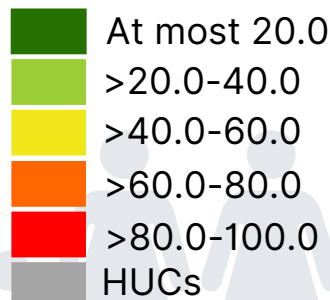

# 2018 SMALL AREA ESTIMATES OF POVERTY

NORTHERN MINDANAO

PSAX-IG-2022-04

## Map of Municipal and City-level Small Area Poverty Estimates: 2018

Poverty Incidence Among Population (%)

(Note: Estimates are available in the 2018 Official Poverty Statistics)

### Poverty Classification

lowest poverty incidence among the cities and municipalities in Region X.

**12.7%**