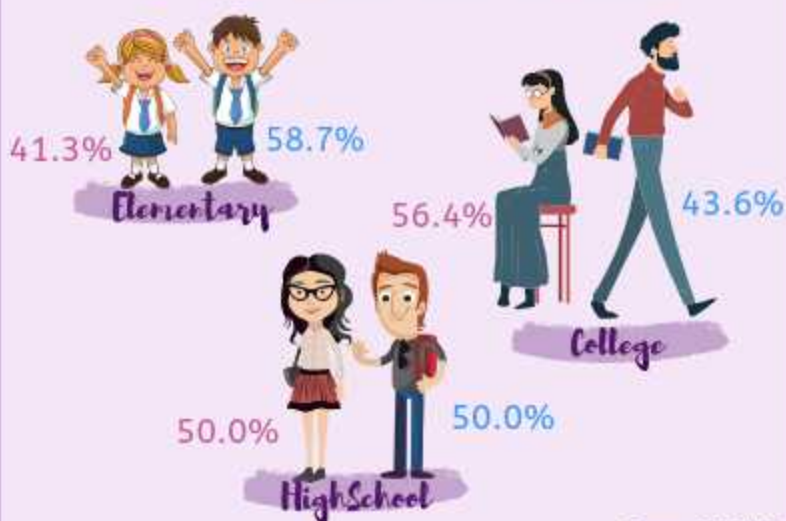

Gender Watch

Northern Mindanao

PSAX-IG-2019-03

Marital Status of Household Population 10 years Old and Over

Source: 2015, POPCEN

Household Population 15 Years Old and Over by Highest Grade Completed

Source: 2017, LFS

Source: 2017, AWRS

Percentage of ever-married women age 15-49 who have experienced any violence

Source: 2017, NDHS

Total Fertility Rate (number of children per woman)

Percent Distribution of Currently Married women age 15-49 with met need for family planning