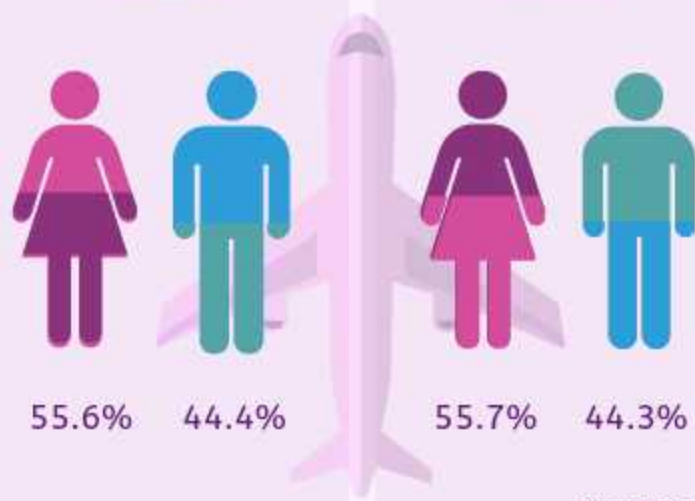

Overseas Filipino Workers