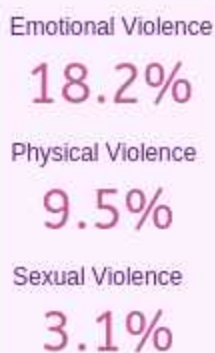

Gender Watch

Northern Mindanao

PSAX-IG-2019-03

Marital Status of Household Population 10 years Old and Over

Source: 2015, POPCEN

Household Population 15 Years Old and Over by Highest Grade Completed

Source: 2017, LFS

Overseas Filipino Workers

Overseas Contract Workers

Source: 2017, SOF

Average Annual Income by sex of Household Head (in thousand pesos)

Source: 2015, FIES

Daily Nominal Wage Rate of Farm Workers (in pesos)

Source: 2017, AWRS

Percentage of ever-married women age 15-49 who have experienced any violence

Source: 2017, NDHS

Total Fertility Rate (number of children per woman)

Percent Distribution of Currently Married women age 15-49 with met need for family planning