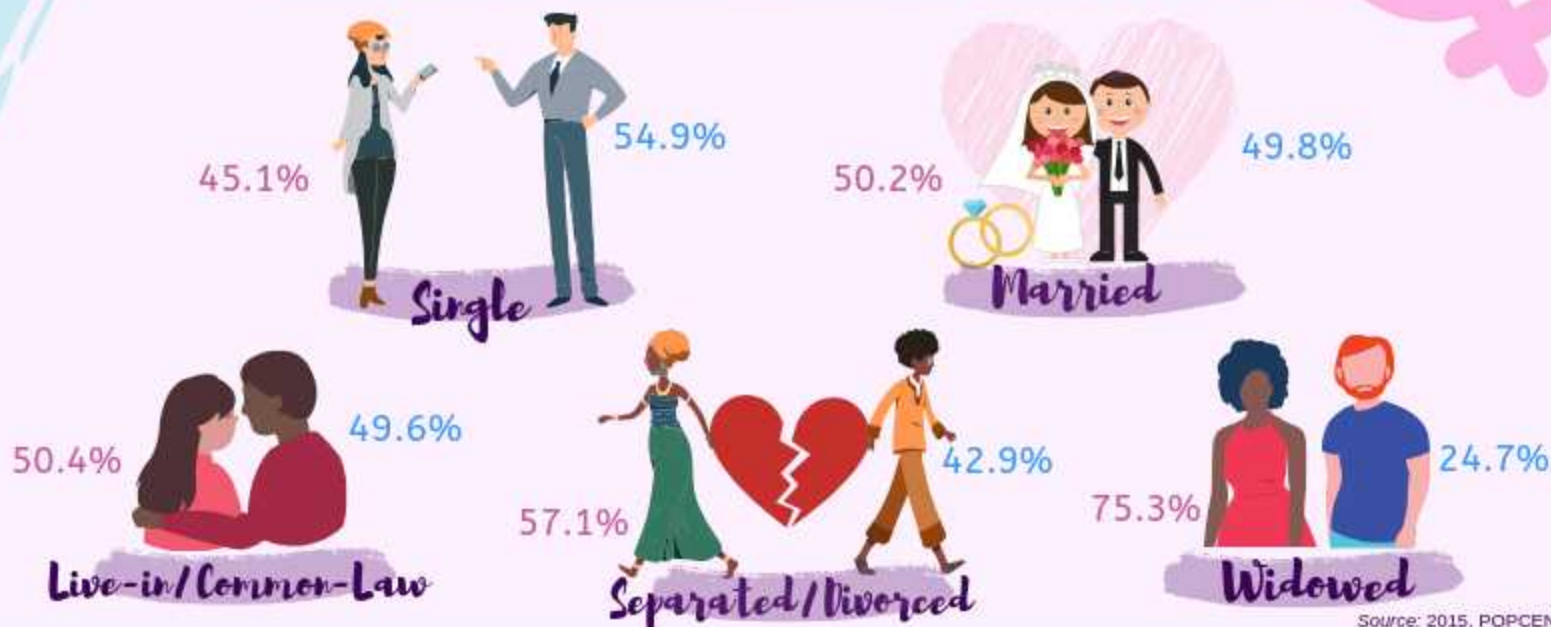

Gender Watch

Northern Mindanao

PSAX-IG-2019-03

Marital Status of Household Population 10 years Old and Over

Source: 2015, POPCEN

Household Population 15 Years Old and Over by Highest Grade Completed

Source: 2017, LFS

Overseas Filipino Workers

Overseas Contract Workers

Source: 2017, SOF

Average Annual Income by sex of Household Head (in thousand pesos)

Source: 2015, FIES

Daily Nominal Wage Rate of Farm Workers (in pesos)

Source: 2017, AWRS

Percentage of ever-married women age 15-49 who have experienced any violence

Source: 2017, NDHS

Total Fertility Rate (number of children per woman)

Percent Distribution of Currently Married women age 15-49 with met need for family planning